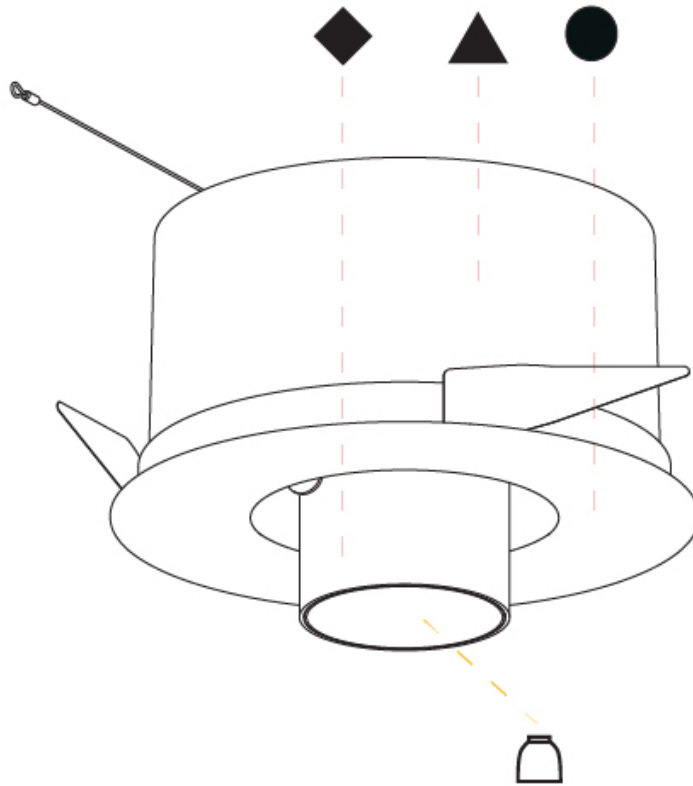

IMAGINE ROUND RECESSED

A35383-

PROJECT _____

TYPE _____

SPECIFIER _____

QUANTITY _____

DATE _____

A