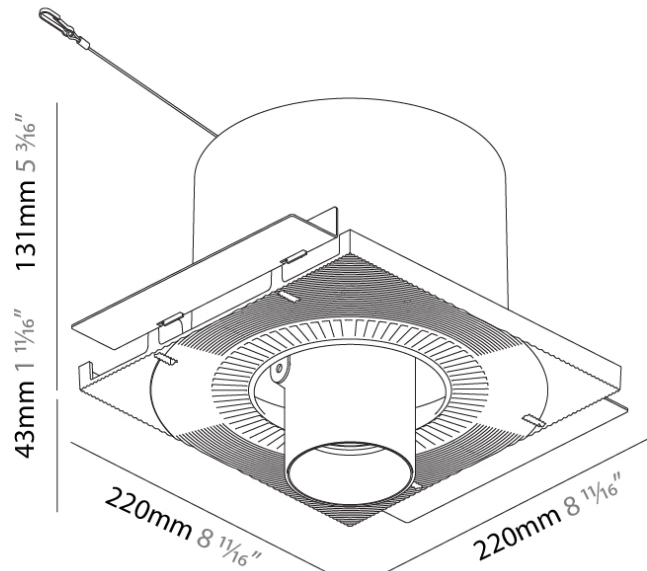

ELECTRICAL

Lamp Type: LED (Zhaga Standard)
Input Wattage (W): 20.9
Total Output Wattage (W): 18.7
Dimming: Tri-Mode (Non-Dimming and Phase Dimming (120Vac only) and 0-10V Dimming)
Driver Included: No
Driver Location: Recessed Housing
Driver Type: Constant Current - Universal
Driver Class: Class 2
Housing: See components
Input Voltage (V): 120 - 277
Constant Current (MA): 500

LED

Number of LEDs: 1
Color Temperature (°K): 2700 / 3000 / 3500 / 4000
Max. Delivered Lumen (lm): 1490 / 1530 / 1607 / 1640
CRI: >90 CRI
Lamp Life (hrs): 50000
Upon Request: Special Color Temperature

OPTICAL

Reflector: 16 / 32
Adjustability: Rotational 355°; Tilt 45°
Upon Request: Special Beam Angles

RATINGS AND CERTIFICATIONS

Available for international specifications by adding INT at the end of the existing Model #. For assistance on 'custom' specifications, contact zteam@zaneen.com. In a constant effort to supply the best product, we reserve the right to change specifications or materials without notice. The most recent specification sheets are found at zaneen.com
IP rating: IP20

145mm 5 11/16"	10 | 12 1/2 | 15 | 25mm 3/8" | 1/2" | 9/16" | 1"	225mm x 225mm 8 7/8" x 8 7/8"	355°	45°	

A