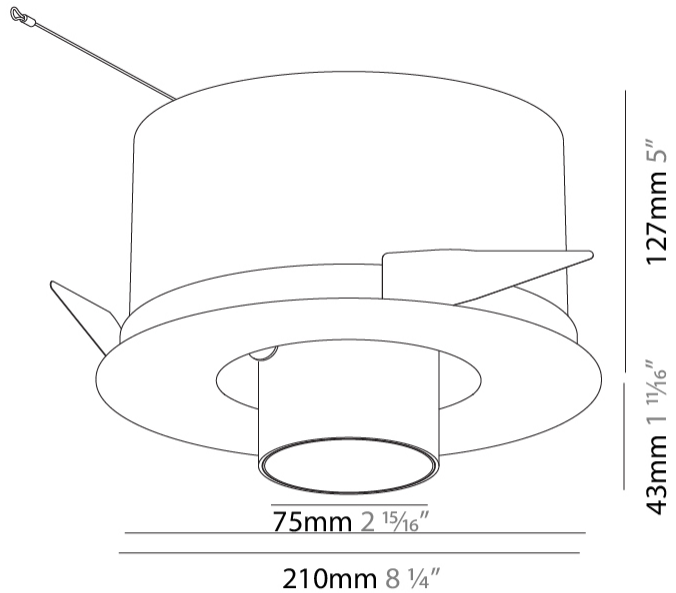

GENERAL

Series: Imagine
 Subseries: Imagine Round
 Brand: Prolicht
 Division: Architectural
 Mounting Type: Recessed
 Mounting Location: Ceiling
 Subcategory: Spots

PHYSICAL

Shape: Round
 Diameter (mm): 210
 Diameter (in): 8 1/4
 Height (mm): 170
 Height (in): 6 11/16
 Ceiling Thickness (mm): 10 / 12.5 / 15
 Ceiling Thickness (in): 3/8 or 1/2 or 9/16
 Min. Recessing Depth (mm): 140
 Min. Recessing Depth (in): 5 1/2
 Light Distribution: Adjustable / Indirect
 Weight (kg): 1.4
 Weight (lbs): 3.09
 Fixture Finish: SSR / BKV / CWI / CRY / HAB / UFT / ITA / RUA / FTG / MYG / LOD / PUS / FRO / FUP / KIA / POP / BLS / SPG / MEY / GOH / GUM / CHC / COM / ABZ / JAG / OBR / MOS / ROR
 Fixture Material: Aluminum Die Cast
 Cut-out Measurements: D. - 195mm / 7 11/16"

OPTICAL

Reflector°: 16 / 32
 Optic°: Lens Pack - No Lens / Linear Spread Lens / Honeycomb / Spread Lens
 Adjustability: Rotational 355°; Tilt 45°

RATINGS AND CERTIFICATIONS

Certified By: Certified for North American Standards
 IP rating: IP20

GENERAL

Series: Imagine
 Subseries: Imagine Round
 Brand: Prolight
 Division: Architectural
 Mounting Type: Recessed
 Mounting Location: Ceiling
 Subcategory: Spots

PHYSICAL

Shape: Round
 Diameter (mm): 210
 Diameter (in): 8 1/4
 Height (mm): 170
 Height (in): 6 11/16
 Ceiling Thickness (mm): 10 / 12.5 / 15
 Ceiling Thickness (in): 3/8 or 1/2 or 9/16
 Min. Recessing Depth (mm): 140
 Min. Recessing Depth (in): 5 1/2
 Light Distribution: Adjustable / Indirect
 Weight (kg): 1.4
 Weight (lbs): 3.09
 Fixture Finish: SSR / BKV / CWI / CRY / HAB / UFT / ITA / RUA / FTG / MYG / LOD / PUS / FRO / FUP / KIA / POP / BLS / SPG / MEY / GOH / GUM / CHC / COM / ABZ / JAG / OBR / MOS / ROR
 Fixture Material: Aluminum Die Cast
 Cut-out Measurements: D. - 190mm / 7 1/2"